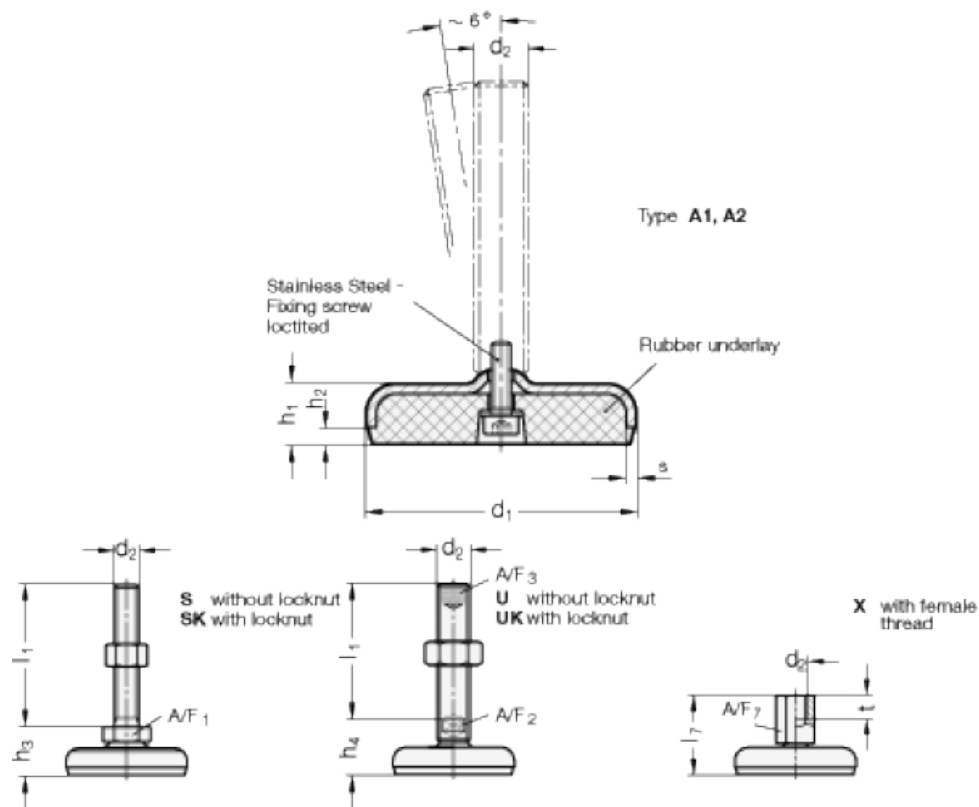

Data Sheet

Article number: 2030120M30200A2UK

Description: E+G levelling foot
GN 30-120-M30-200-A2-UK

Note: UK With nut, Hexagon socket at the top, Wrench flat at the bottom

Measures

A/F2 = 24

s = 4

A/F3 = 12

d1 = 120

d2 = M30

h1 = 22

h2 = 6

h4 = 46

l1 = 200